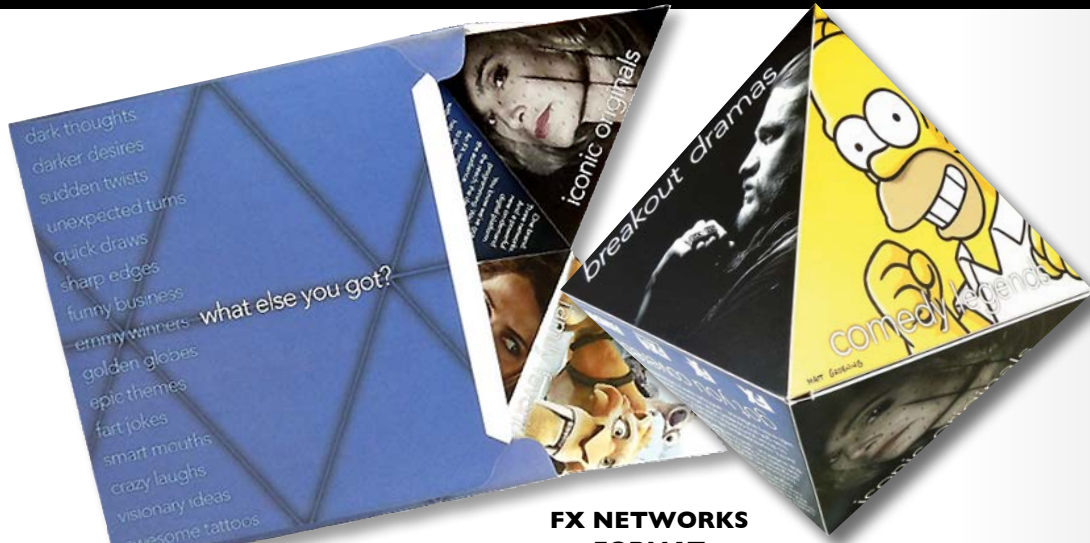

**FX NETWORKS
FORMAT**

Pop-Up Diamond
APPLICATION
Promotional Mailer Featuring
Suite of FX Networks
INDUSTRY
Entertainment