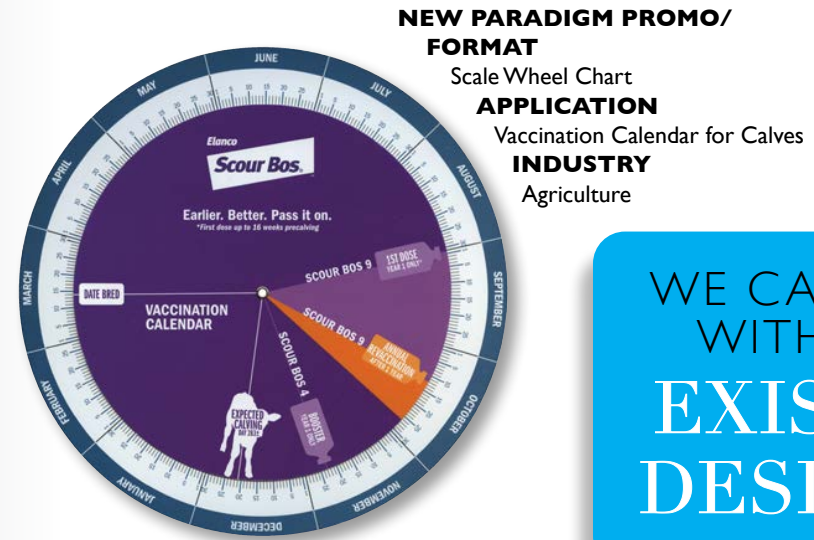

**TRIZETTO
(A COGNIZANT
COMPANY)
FORMAT**

Pop-Up Football
APPLICATION
Pre-Trade Show Promo
INDUSTRY
Healthcare/
IT Solutions

GET A
**FREE
DESIGN**
THAT REFLECTS
YOUR BUSINESS

**HILMOR
FORMAT**

Pop-Up Specialty Shape (Arcade Game)
APPLICATION
2015 AHR Expo HVAC-R Party Invitation
INDUSTRY
HVAC-R

UNIVERSITY OF ROCHESTER
FORMAT
 Dimensional Mailer
APPLICATION
 Welcome Mailer
INDUSTRY
 Higher Education

VISIT PITTSBURGH
FORMAT
 Dimensional Mailer
APPLICATION
 Convention Announcement Mailer
INDUSTRY
 Conventions

HOOKED ON SOLAR
FORMAT
 Dimensional Mailer
APPLICATION
 Cost Comparison Slide Chart
INDUSTRY
 Solar Power

NEW PARADIGM PROMO/FORMAT
 Scale Wheel Chart
APPLICATION
 Vaccination Calendar for Calves
INDUSTRY
 Agriculture